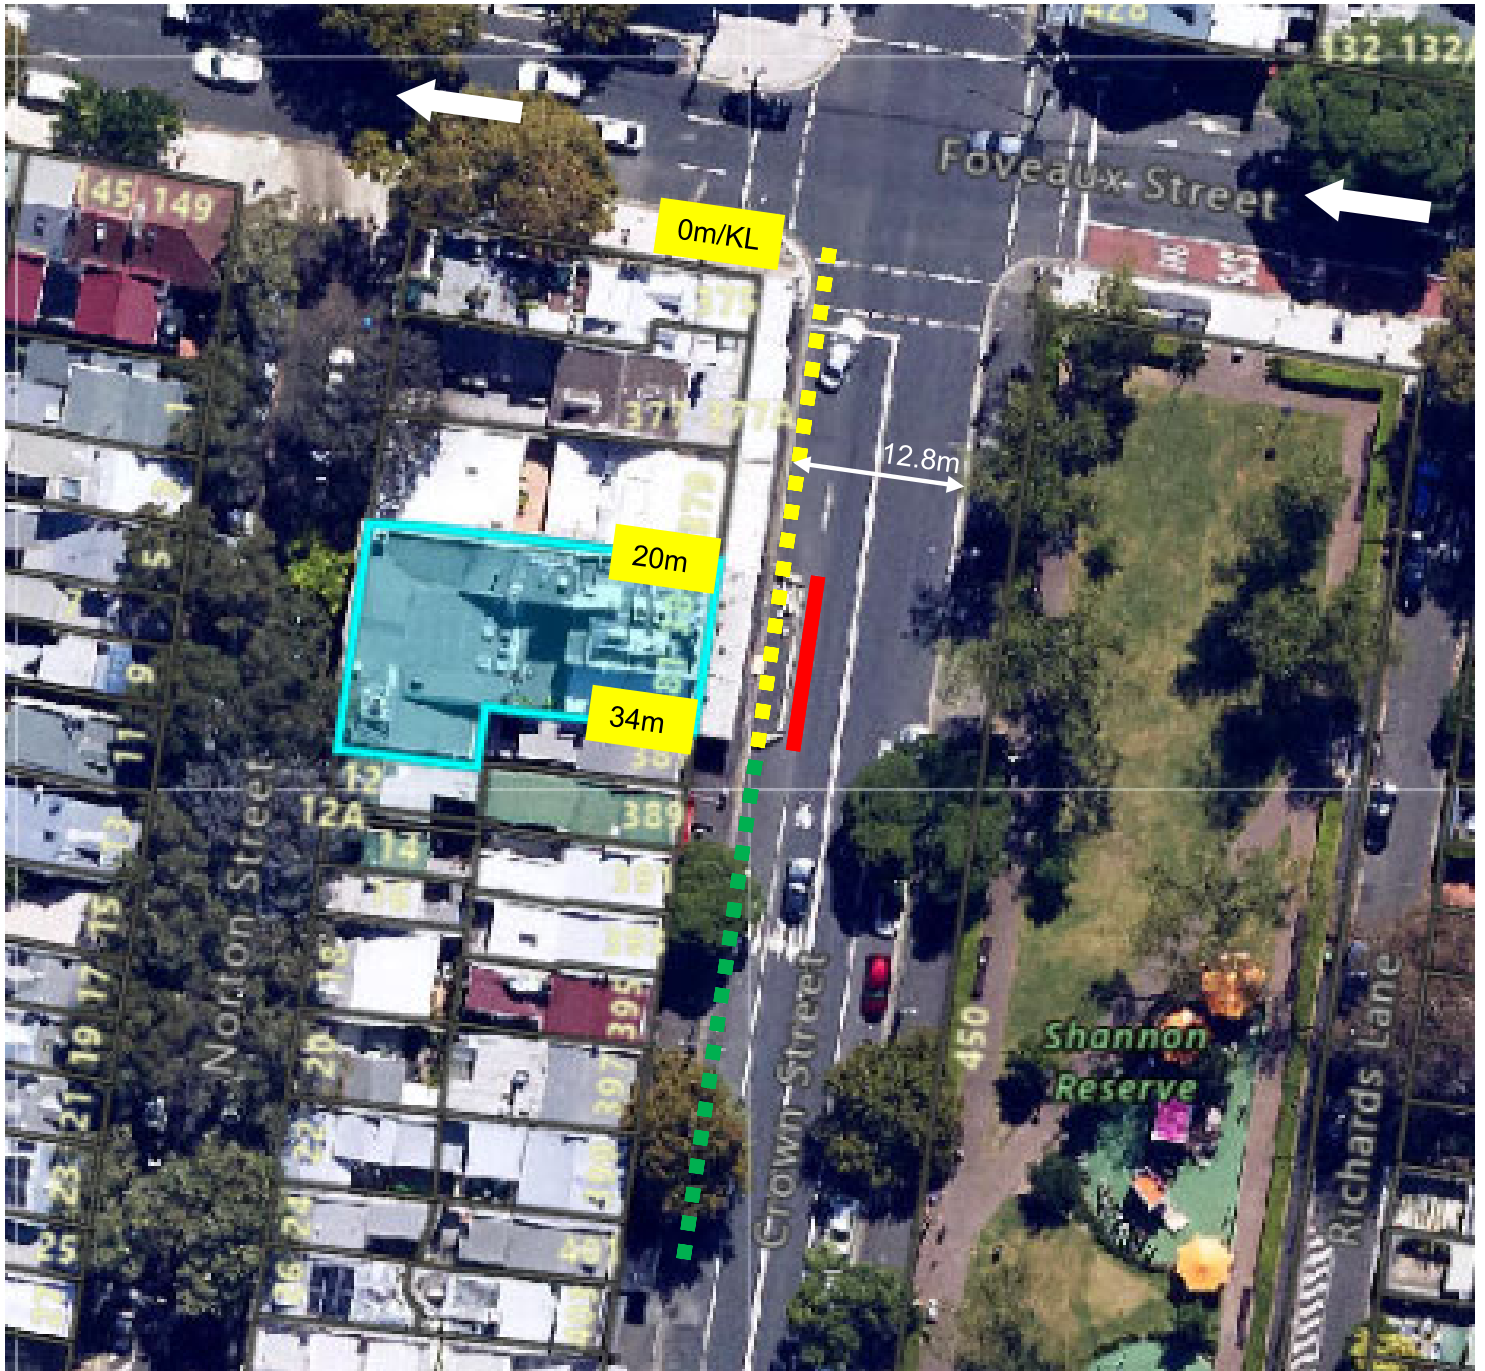

Crown Street, Surry Hills Proposed Works Zone

Existing

- ■ ■ "No Stopping"
- ■ ■ "1P Ticket 8am-6pm Mon-Fri, 6pm-10pm Mon-Fri, Permit Holders Excepted Area 18", and "4P Ticket 6pm-10pm Mon-Fri, 8am-10pm Sat-Sun, Permit Holders Excepted area 18"

Proposed

- "Works Zone 7.30am-5.30pm Mon-Fri, 7.30am-3.30pm Sat" and "No Stopping At Other Times"